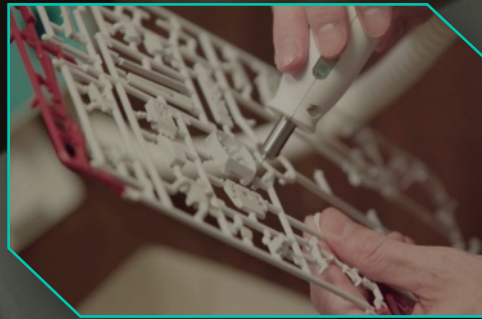

CUTRA

Cut Anything You Want

FEATURES

40,000 Vibrations per Sec

With the vibration on the point of a cutter, it constantly applies friction to materials.

Various Applications

You can cut various materials such as plastic, rubber, PVC Foam board, etc.

To remove supports from 3D prints smoothly and clearly

D.I.Y

To do architecture modeling easily and safely

PLASTIC MODEL

To assemble plastic figure kits sharply and finely

WHAT MATERIALS DO YOU WANT TO CUT?