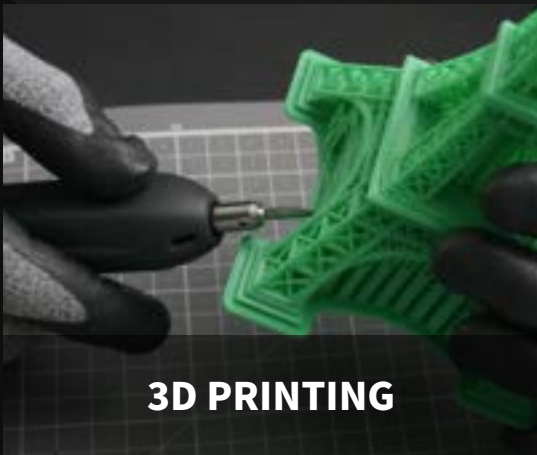

Body Dimensions : 198 x 72 x 90mm

Handle Dimensions : \varnothing 25x113mm

Net Weight Approx. : 435g (Handle Weight Approx. : 80g)

Power Consumption : 25W

5 types of blades

3 Levels of Power Mode

Continuous Operation Mode

Made in KOREA

APPLICATION AREAS

3D PRINTING

To remove supports from
3D prints smoothly and clearly

DENTAL SUPPLIES

To trim dental plasters
and resins delicately

MANUFACTURING INDUSTRY

To post-process plastics
quickly and easily